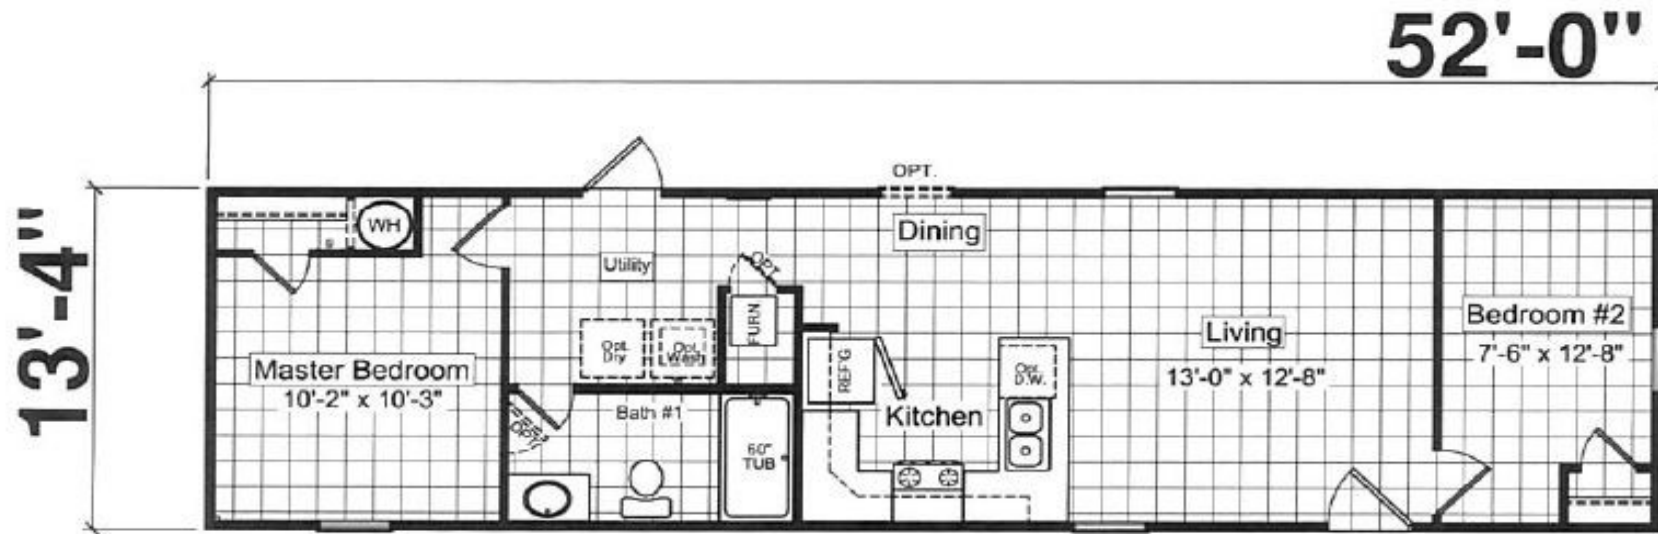

(215) 679-5242

www.HerefordHomes.com

**Buttonwood**

**Woodview - Buttonwood #F35527 14x56 (52) 2 Bedroom - 1 Bath Approx 693 sq ft**

8117 Chestnut St  
Hereford, PA 18056  
(215) 679-5242

[www.HerefordHomes.com](http://www.HerefordHomes.com)