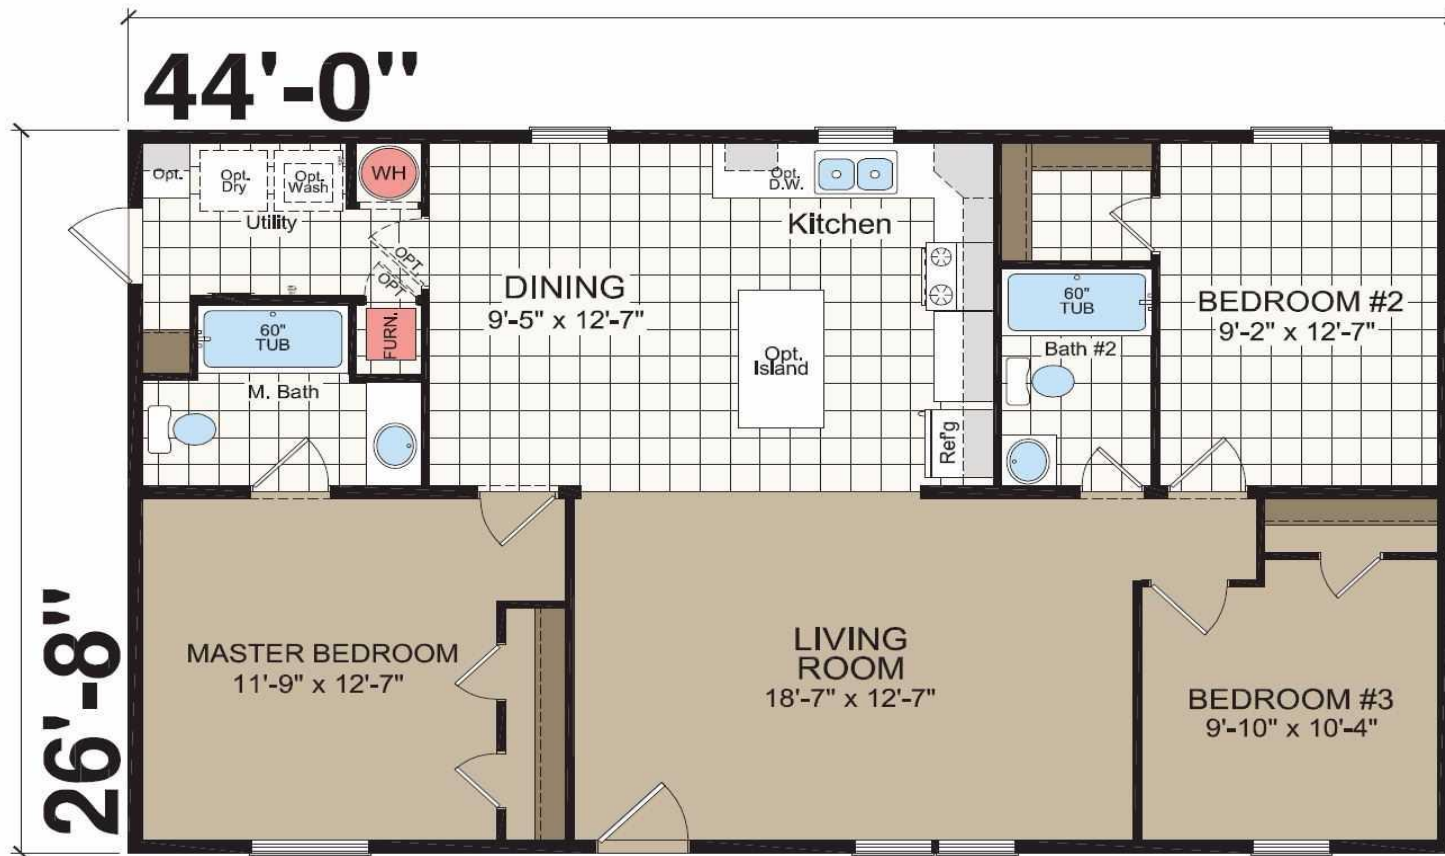

(215) 679-5242

www.HerefordHomes.com

**Juniper**

**Woodview - Juniper #122 - A 34426 28x48 (44) 3 Bedroom - 2 Bath Approx 1,173 sq FT**

8117 Chestnut St  
Hereford, PA 18056  
(215) 679-5242

[www.HerefordHomes.com](http://www.HerefordHomes.com)