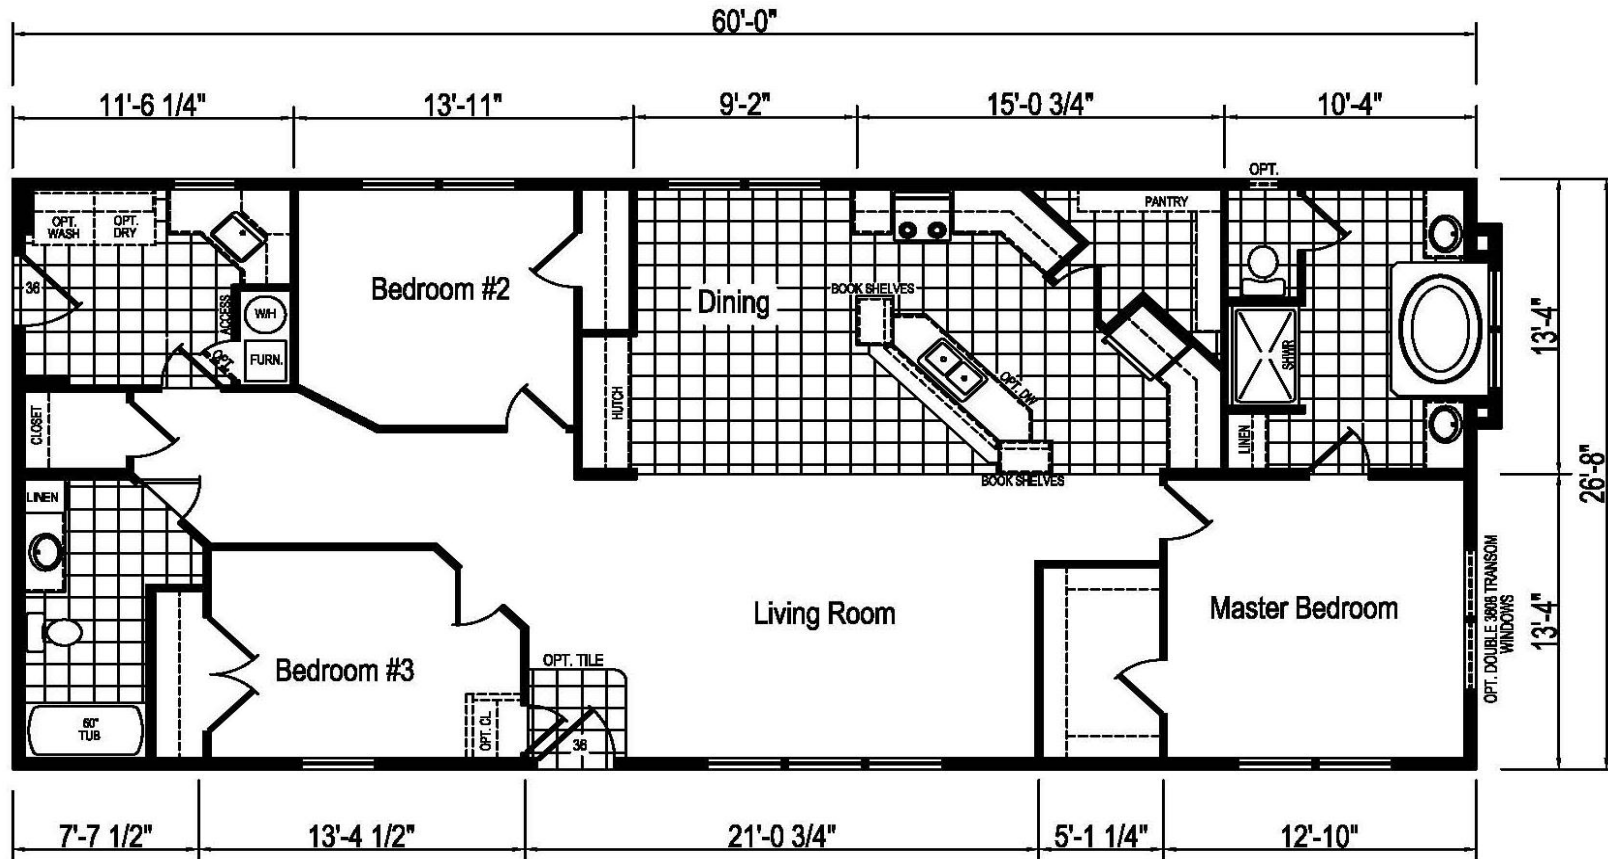

# Welcome to The Exclusive

**Classic Series "Exclusive" 28x64 (60) 3 Bedroom - 2 Bath Approx 1,600 Sq FT**

8117 Chestnut St  
 Hereford, PA 18056  
 (215) 679-5242  
[www.HerefordHomes.com](http://www.HerefordHomes.com)