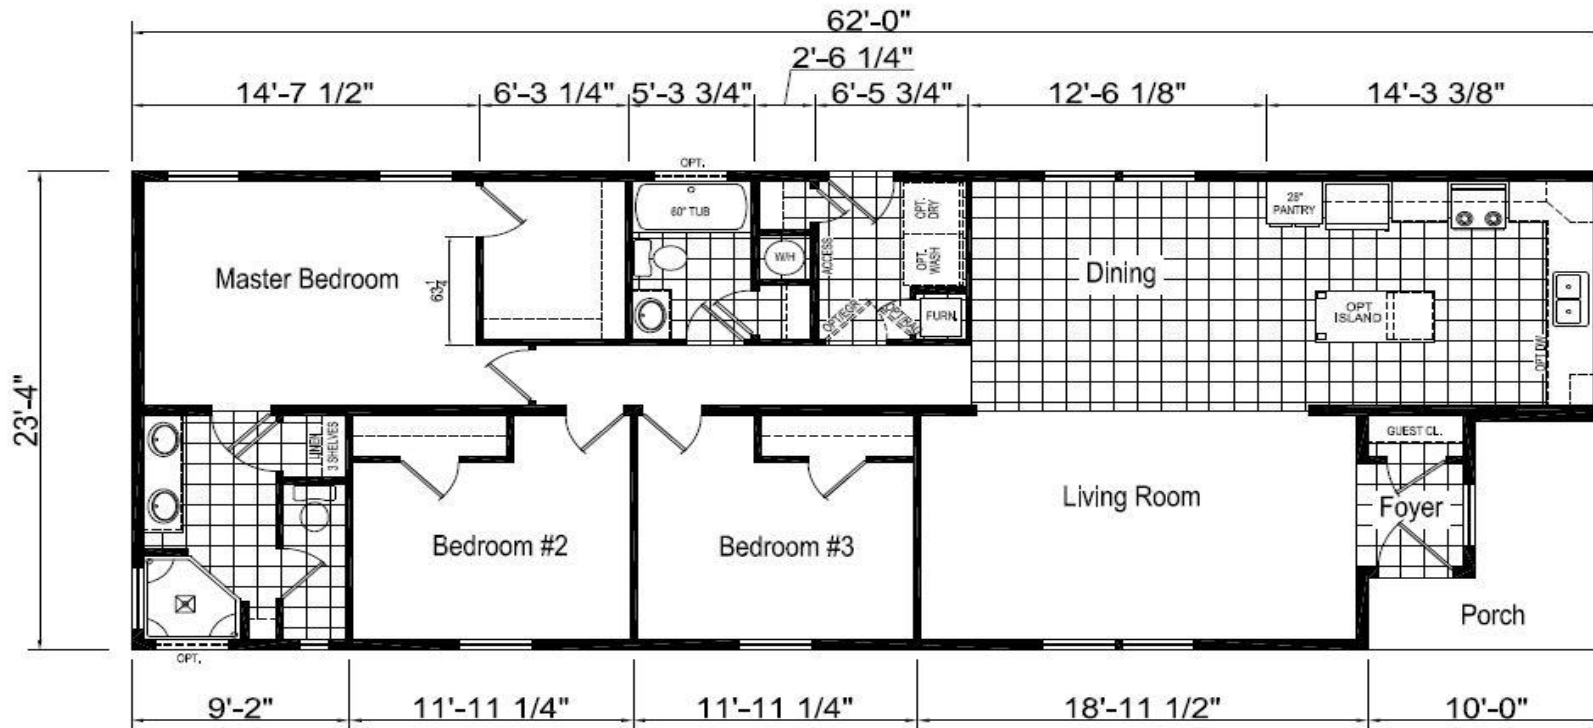

(215) 679-5242

www.HerefordHomes.com

Wellspring

Classic Series "Wellspring" 24 x 66 (62) 3 Bedroom - 2 Bath Approx 1,446 Sq FT

8117 Chestnut St
Hereford, PA 18056
(215) 679-5242

www.HerefordHomes.com