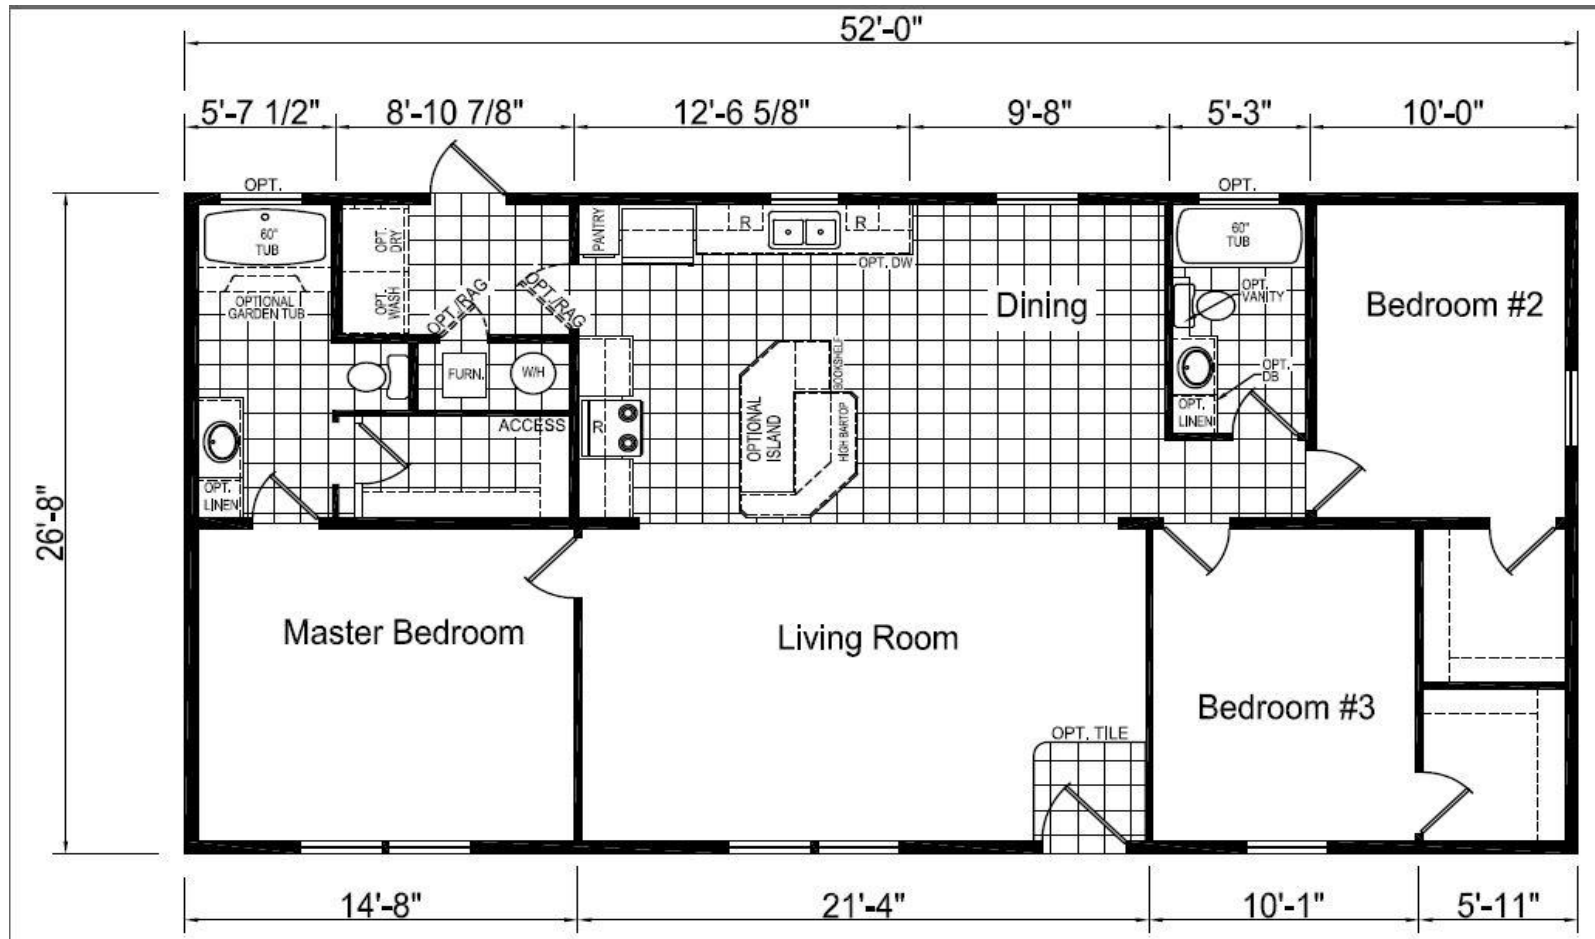

(215) 679-5242

www.HerefordHomes.com

Serenity

Classic Series "Serenity" 28x56 (52) 3 Bedroom - 2 Bath Approx 1,386 Sq FT

8117 Chestnut St  
Hereford, PA 18056  
(215) 679-5242

www.HerefordHomes.com